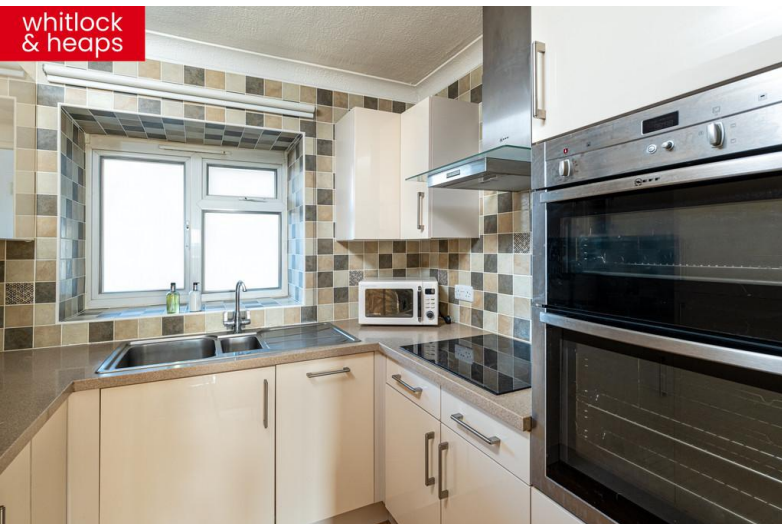

1 bedroom, Apartment

Langdale Court, Kingsway

Offers In Excess Of £250,000

whitlock & heaps

SEAFRONT APARTMENT

DIRECT SEA VIEWS

BALCONY

SOUTH FACING DOUBLE BEDROOM