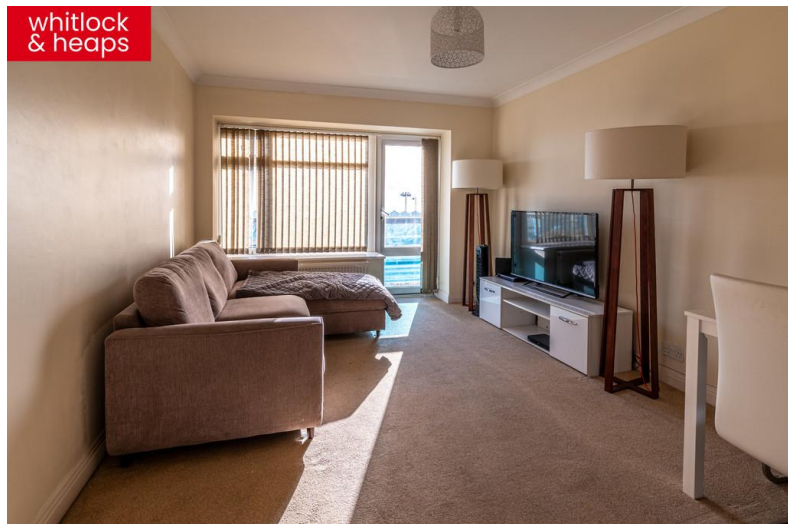

1 bedroom, Apartment

Langdale Court, Kingsway

Offers In Excess Of £250,000

whitlock & heaps

SEAFRONT APARTMENT

DIRECT SEA VIEWS

BALCONY

SOUTH FACING DOUBLE BEDROOM